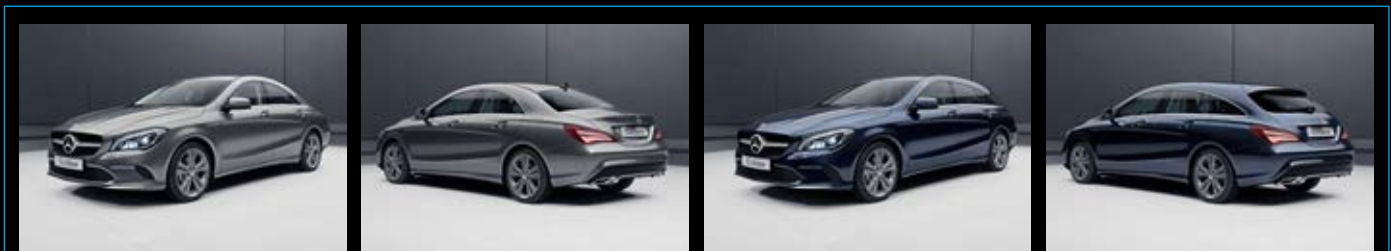

v.a. 21% bijtelling

Mercedes-Benz

The best or nothing.

De CLA Lease Edition vanaf € 35.605,- of lease vanaf € 599,-** per maand.

v.a. 21% bijtelling

Type	Versnellingsbak	Vermogen kW (pk)/Nm	CO ₂ -emissie (g/km)/bijtelling	NCP (€)	BTW (€)	BPM (€)	Fiscale waarde (€)	Consumenten- adviesprijs (€)***
CLA 180 d Coupé Lease Edition	6-handgeschakeld	80 (109)/260	103 / 21%	26.098	5.481	5.416	36.995	38.105
CLA 180 d Coupé Lease Edition	7G-DCT	80 (109)/260	104 / 21%	27.928	5.865	5.572	39.365	40.475
CLA 180 Coupé Lease Edition	6-handgeschakeld	90 (122)/200	128 / 25%	24.178	5.077	5.240	34.495	35.605
CLA 180 Coupé Lease Edition	7G-DCT	90 (122)/200	124 / 25%	26.008	5.462	4.744	36.214	37.324
CLA 180 d Shooting Brake Lease Edition	6-handgeschakeld	80 (109)/260	104 / 21%	26.796	5.627	5.572	37.995	39.105
CLA 200 d Shooting Brake Lease Edition	7G-DCT	100 (136)/300	106 / 21%	30.010	6.302	5.883	42.195	43.305
CLA 180 Shooting Brake Lease Edition	6-handgeschakeld	90 (122)/200	134 / 25%	24.389	5.122	5.984	35.495	36.605
CLA 180 Shooting Brake Lease Edition	7G-DCT	90 (122)/200	130 / 25%	26.219	5.506	5.488	37.213	38.323

Line Urban Exterior

- 45,7 cm (18 inch) vijf-dubbelspaaks lichtmetalen velgen, himalayagrijs (66R)
- Diamond grille met pins in zwart hoogglanzend, lamellen in zilverkleur en chroomaccenten
- Dubbele uitlaat met uitlaatsierstukken verchromd